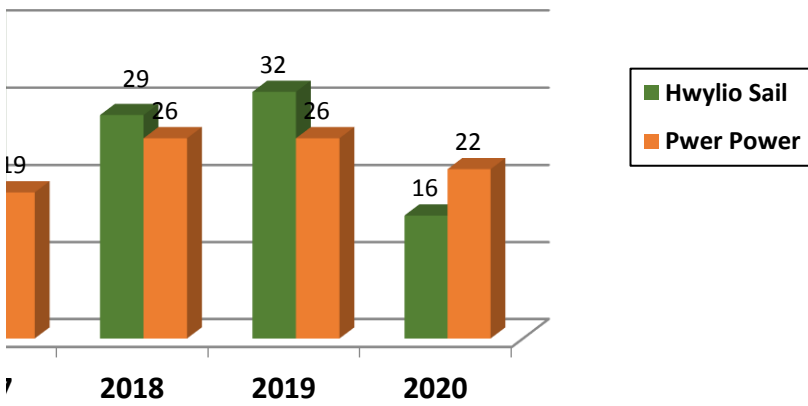

Hyd at Chwefror 2021

Up to February 2021

vllheli - i Mawrth 2021
vllheli - to March 2021

Up to February 2021

Total mts visiting vessels

Up to February 2021

- No. of vessels on the Expressions of Interest

of sailing/power vessels in the Hafan

**- 1taf Ebrill i 28ain o Chwefror
to 28th February**

2015	2016	2017	2018	2019	2020
9	9	11	10	10	18
5	8	3	2	2	4
1	2	0	0	0	0
2	13	8	2	1	10
3	0	0	0	0	0
1	0	0	0	0	2
4	9	3	2	1	2
2	0	0	0	2	0
1	0	0	0	0	0
					8
28	41	25	41	16	44

vefror 2021
uary 2021

**- i Mawrth 2021
- to March 2021**

Annual Resident vessels

Yddol - Total metres Resident boats

siding in Gwynedd

Gwynedd Resident

r - Number of Sailing/Power vessels in the Harbour

l - 1taf Ebrill i 31ain o Fawrth

to 31st March

2016	2017	2018	2019	2020
2	0	0	1	0
1	0	0	0	0
0	0	0	0	0
2	0	0	0	0
0	0	0	0	0
0	0	0	0	0
1	0	0	0	0
0	1	0	0	0
0	0	0	0	0
				0
6	1	0	1	0