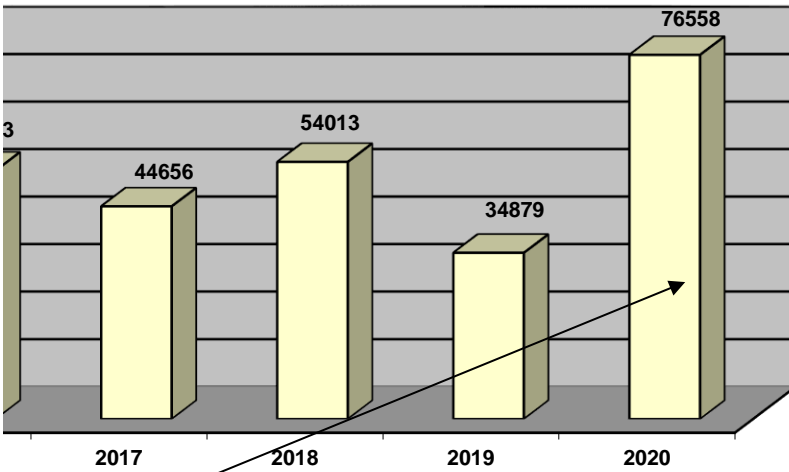

Hyd at Chwefror 2021

Up to February 2021

vllheli - i Mawrth 2021
vllheli - to March 2021

Up to February 2021

Total mts visiting vessels

Up to February 2021

- No. of vessels on the Expressions of Interest

of sailing/power vessels in the Hafan

**- 1taf Ebrill i 28ain o Chwefror
to 28th February**

2015	2016	2017	2018	2019	2020
9	9	11	10	10	18
5	8	3	2	2	4
1	2	0	0	0	0
2	13	8	2	1	10
3	0	0	0	0	0
1	0	0	0	0	2
4	9	3	2	1	2
2	0	0	0	2	0
1	0	0	0	0	0
					8
28	41	25	41	16	44