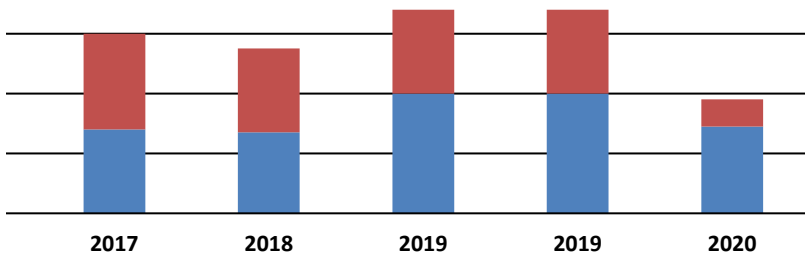

Hyd at Chwefror 2021

Up to February 2021

vllheli - i Mawrth 2021
vllheli - to March 2021

Up to February 2021

Total mts visiting vessels

Up to February 2021

- No. of vessels on the Expressions of Interest

of sailing/power vessels in the Hafan

**- 1taf Ebrill i 28ain o Chwefror
to 28th February**

2015	2016	2017	2018	2019	2020
9	9	11	10	10	18
5	8	3	2	2	4
1	2	0	0	0	0
2	13	8	2	1	10
3	0	0	0	0	0
1	0	0	0	0	2
4	9	3	2	1	2
2	0	0	0	2	0
1	0	0	0	0	0
					8
28	41	25	41	16	44

vefror 2021
uary 2021

**- i Mawrth 2021
- to March 2021**

Annual Resident vessels

Yddol - Total metres Resident boats

siding in Gwynedd

Gwynedd Resident

r - Number of Sailing/Power vessels in the Harbour

l - 1taf Ebrill i 31ain o Fawrth

to 31st March

2016	2017	2018	2019	2020
2	0	0	1	0
1	0	0	0	0
0	0	0	0	0
2	0	0	0	0
0	0	0	0	0
0	0	0	0	0
1	0	0	0	0
0	1	0	0	0
0	0	0	0	0
				0
6	1	0	1	0