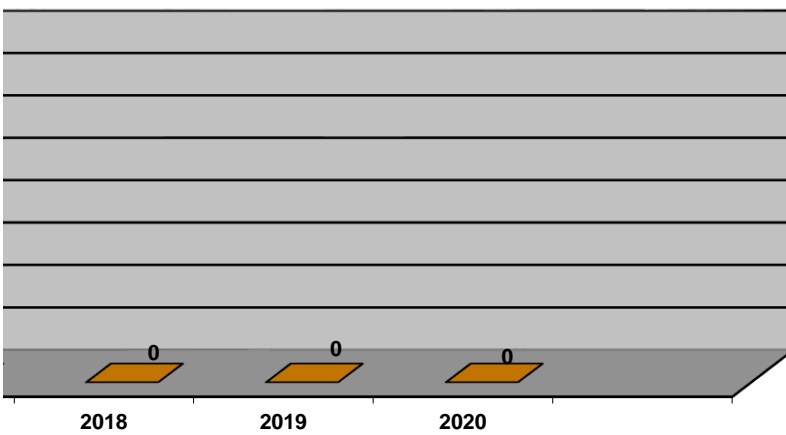

Hyd at Chwefror 2021

Up to February 2021

vllheli - i Mawrth 2021
vllheli - to March 2021

Up to February 2021

Total mts visiting vessels

Up to February 2021

- No. of vessels on the Expressions of Interest

of sailing/power vessels in the Hafan

**- 1taf Ebrill i 28ain o Chwefror
to 28th February**

2015	2016	2017	2018	2019	2020
9	9	11	10	10	18
5	8	3	2	2	4
1	2	0	0	0	0
2	13	8	2	1	10
3	0	0	0	0	0
1	0	0	0	0	2
4	9	3	2	1	2
2	0	0	0	2	0
1	0	0	0	0	0
					8
28	41	25	41	16	44