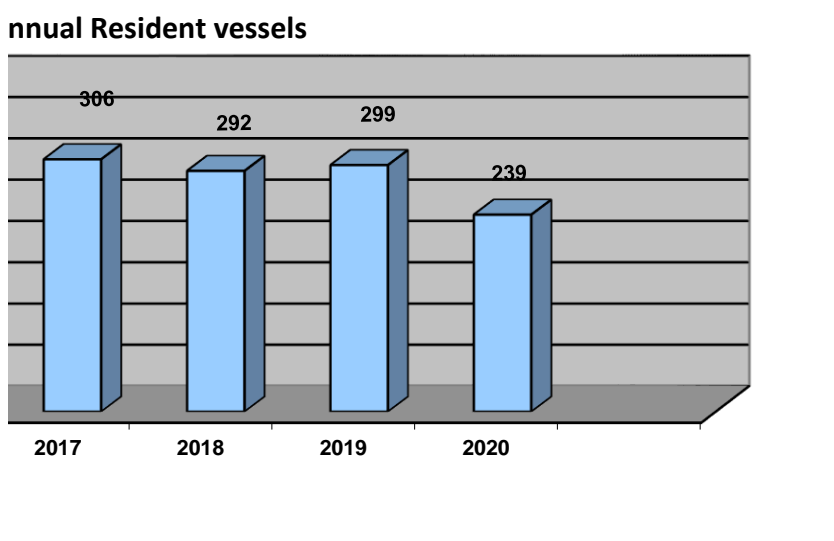

Hyd at Chv
Up to Febr

Ystadegau Blynyddol *Harbwr Pwllheli*
Annual Statistics for *Pwllheli Harbour*

Nifer o Gychod Blynyddol - Number of anr

Dadansoddiad o pam fod perchennog doc yn gadel

Analysis of why resident berthholders leave 1st April

Hyd at Chwefror 2021

Up to February 2021

vllheli - i Mawrth 2021
vllheli - to March 2021

Up to February 2021

Total mts visiting vessels

Up to February 2021

- No. of vessels on the Expressions of Interest

of sailing/power vessels in the Hafan