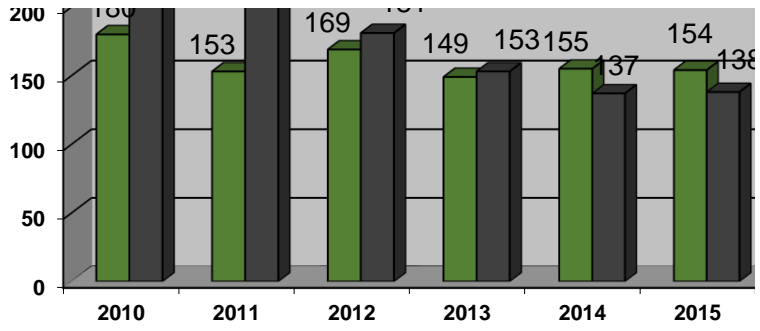

Ystadegau Blynyddol *Hafan Pw* Annual Statistics for *Hafan Pw*

Hyd at Chwefror 2021

Hyd at Chwefror 2021

Dadansoddiad o pam fod perchennog doc yn gadel
Analysis of why resident bertholders leave 1st April

	2012	2013	2014
Wedi gwerthu cwch/sold boat	20	7	13
Ardal newydd/New Cruising Ground	26	8	7
Parcio a lansio/Park and Launch	0	3	4
Dim rheswm/No reason given	17	16	14
Rhu ddrud/Too expensive	3	1	1
Ariannol/Financial reasons	2	2	0
Iechyd/ill health	4	8	2
Blwyddyn allan/Year out	3	5	2
Carthu/Dredging	4	0	0
Corona Virus			
Cyfanswm/Total	0	50	43