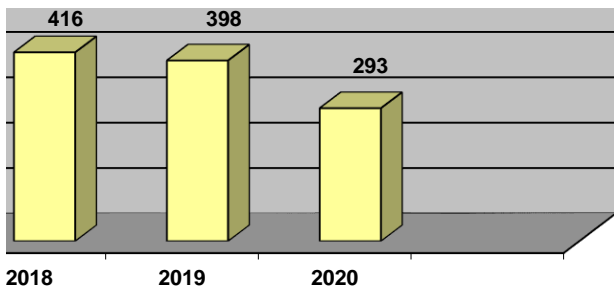

Hyd at Chwefror 2021

Up to February 2021

vllheli - i Mawrth 2021
vllheli - to March 2021

Up to February 2021

Total mts visiting vessels

Up to February 2021

- No. of vessels on the Expressions of Interest

of sailing/power vessels in the Hafan

**- 1taf Ebrill i 28ain o Chwefror
to 28th February**

2015	2016	2017	2018	2019	2020
9	9	11	10	10	18
5	8	3	2	2	4
1	2	0	0	0	0
2	13	8	2	1	10
3	0	0	0	0	0
1	0	0	0	0	2
4	9	3	2	1	2
2	0	0	0	2	0
1	0	0	0	0	0
					8
28	41	25	41	16	44

vefror 2021
uary 2021

**- i Mawrth 2021
- to March 2021**

Annual Resident vessels

Yddol - Total metres Resident boats

siding in Gwynedd

Gwynedd Resident

r - Number of Sailing/Power vessels in the Harbour

l - 1taf Ebrill i 31ain o Fawrth

to 31st March

2016	2017	2018	2019	2020
2	0	0	1	0
1	0	0	0	0
0	0	0	0	0
2	0	0	0	0
0	0	0	0	0
0	0	0	0	0
1	0	0	0	0
0	1	0	0	0
0	0	0	0	0
				0
6	1	0	1	0